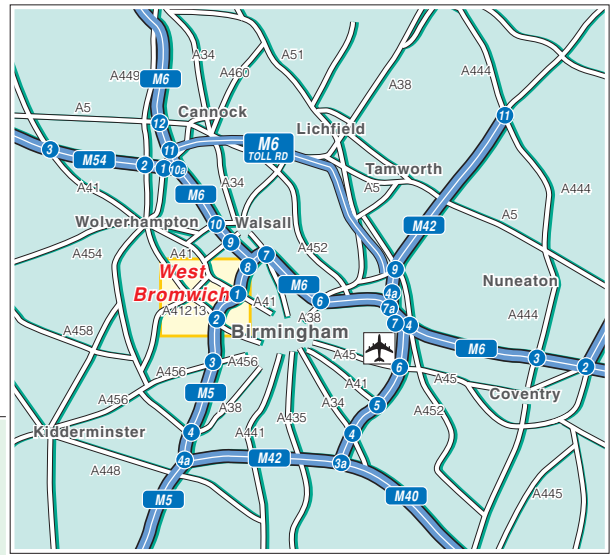

Majorsell Limited
Unit 2, Credenda Road, West Bromwich B70 7JE

Tel: 0121 544 0951
sales@majorsell.co.uk

© Give Way 2011. Tel: 0800 019 0027. © Crown Copyright. PU 100040256.

Public Transport

- **By Rail, Sandwell & Dudley.**
  This is the nearest local station, approximately 1 minutes drive.
  For further information on train operators and times please phone the National Rail Enquiries on 0845 7484950.
- **By Air, Birmingham International Station.**
  Journey time approximately 60 minutes drive to West Bromwich.